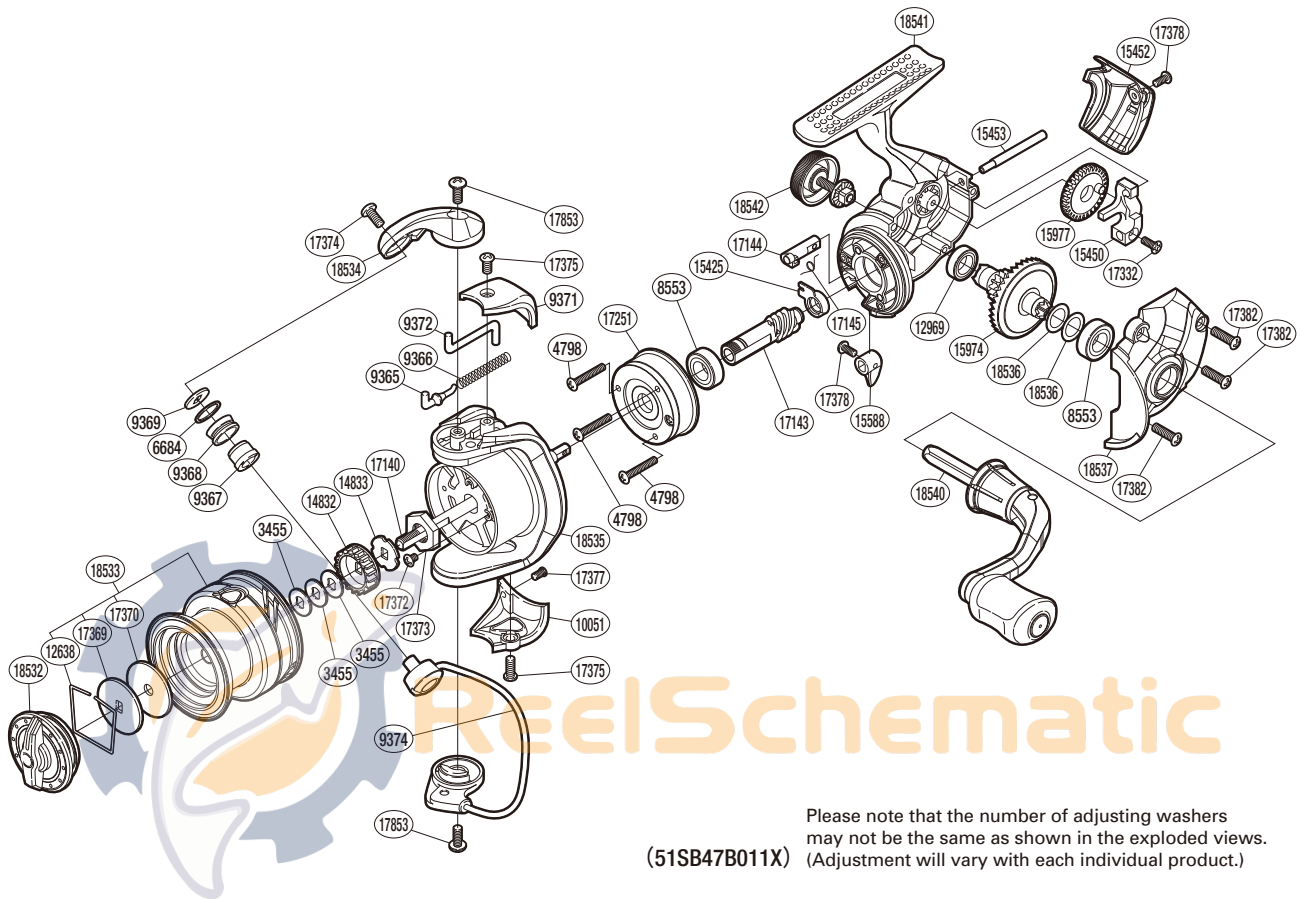

# SHIMANO

## NEXAVE

### NEX-1000FE

Please note that the number of adjusting washers may not be the same as shown in the exploded views. (51SB47B011X) (Adjustment will vary with each individual product.)

Part No.	Description	Part No.	Description	Part No.	Description
RD 3455	Spool Washer	RD15425	Pinion Gear Bushing	RD17374	Screw
RD 4798	Screw	RD15450	Oscillating Slider	RD17375	Screw
RD 6684	Line Roller Spacer	RD15452	Rear Protector	RD17377	Screw
RD 8553	Ball Bearing	RD15453	Oscillating Guide	RD17378	Screw
RD 9365	Bail Spring Guide A	RD15588	Anti-Reverse Lever	RD17382	Screw
RD 9366	Bail Spring	RD15974	Drive Gear	RD17853	Screw
RD 9367	Line Roller Bushing	RD15977	Oscillating Gear	RD18532	Drag Knob Assembly
RD 9368	Line Roller	RD17140	Main Shaft	RD18533	Spool Assembly
RD 9369	Line Roller Washer	RD17143	Pinion Gear	RD18534	Bail Arm
RD 9371	Bail Spring Cover	RD17144	Anti-Reverse Cam	RD18535	Rotor Assembly
RD 9372	Bail Trip Lever	RD17145	Anti-Reverse Cam Spring	RD18536	Washer
RD 9374	Bail Assembly	RD17251	Roller Clutch Assembly	RD18537	Side Cover
RD10051	Bail Hold Support Guard	RD17332	Screw	RD18540	Handle Assembly
RD12638	Drag Washer Retainer	RD17369	Key Washer	RD18541	Body Assembly
RD12969	Ball Bearing	RD17370	Drag Washer	RD18542	Handle Screw Cap
RD14832	Spool Support A	RD17372	Screw		
RD14833	Spool Support B	RD17373	Rotor Nut		